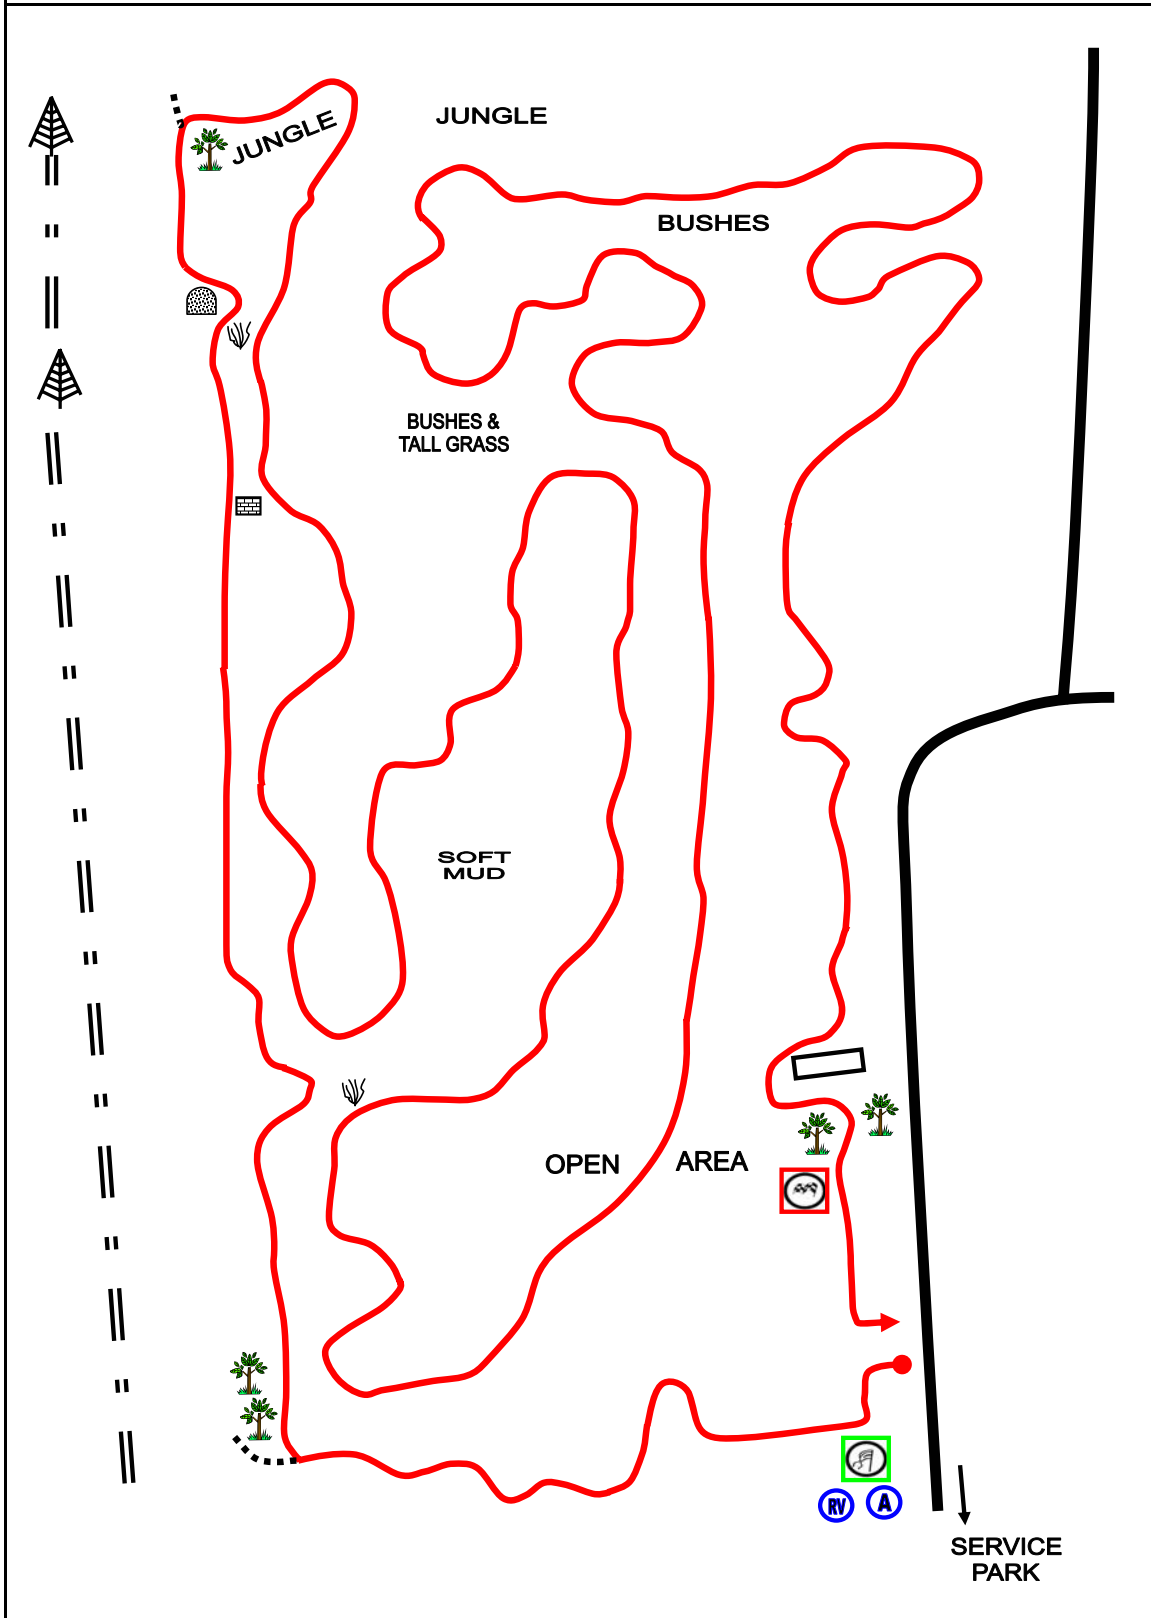

SS 1 / 4 / 7 / 10 - DOMAIN (3.12 km)

SS 2/5/8/11 - MIDDLE KINGDOM (1.57 km)

SS LAKESIDE

SS 3 / 6 / 9 / 12 - LAKESIDE ( 4.99 km )

SS 13 / 16 / 19 / 22 - DOMAIN REVERSED ( 3.05 km )

SS 14 / 17 / 20 / 23 - MIDDLE KINGDOM - REVERSED ( 1.52 km )

SS LAKESIDE

SS 15 / 18 / 21 / 24 - LAKESIDE - RESERVED