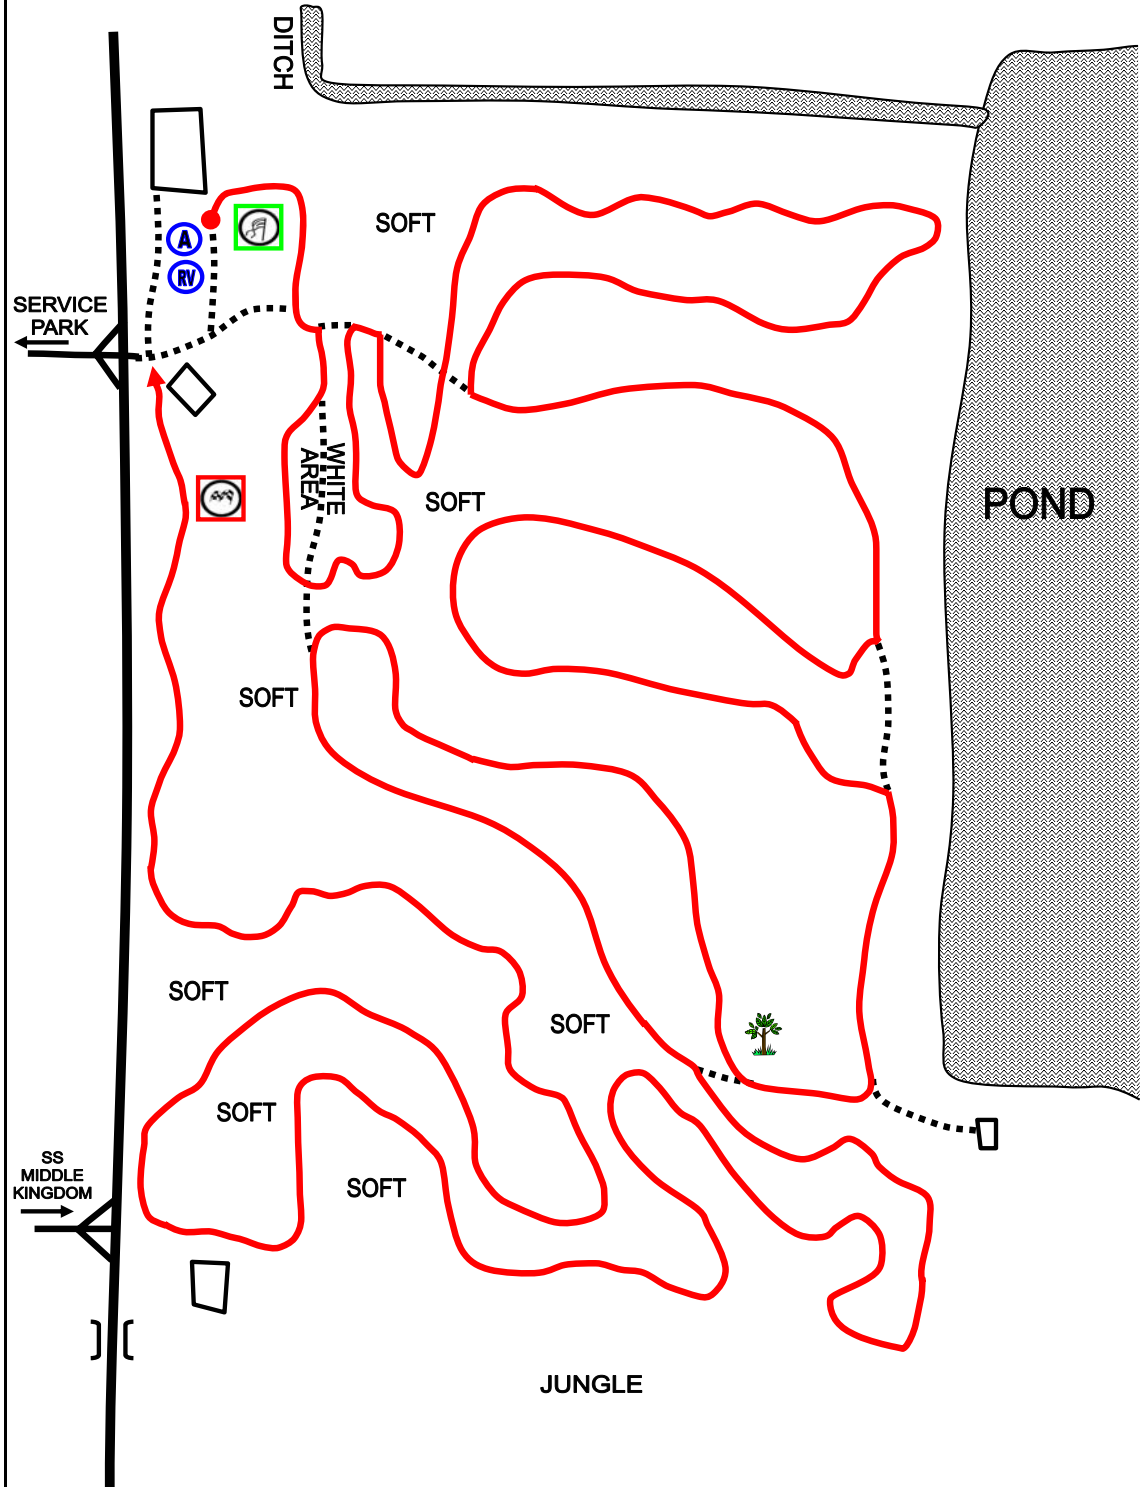

SS 1 / 4 / 7 / 10 - DOMAIN (3.12 km)

SS 2/5/8/11 - MIDDLE KINGDOM (1.57 km)

SS LAKESIDE

SS 3 / 6 / 9 / 12 - LAKESIDE ( 4.99 km )

SS 13 / 16 / 19 / 22 - DOMAIN REVERSED ( 3.05 km )

SS 14 / 17 / 20 / 23 - MIDDLE KINGDOM - REVERSED ( 1.52 km )

SS LAKESIDE

SS 15 / 18 / 21 / 24 - LAKESIDE - RESERVED