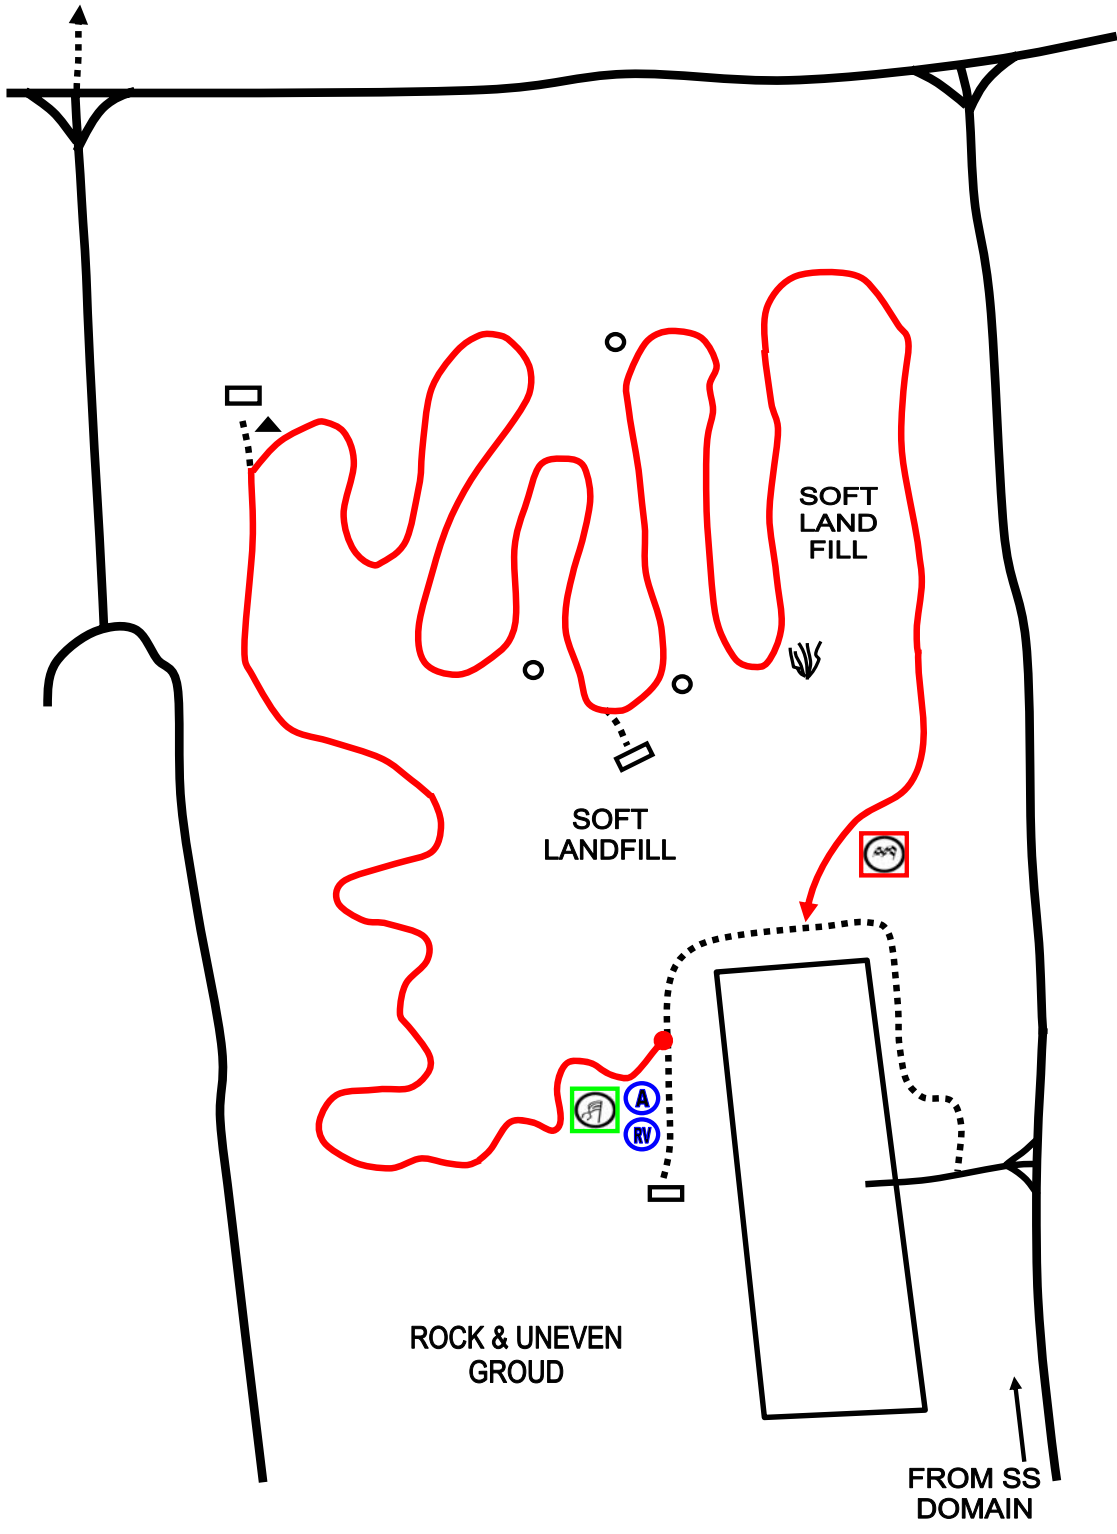

SS 1 / 4 / 7 / 10 - DOMAIN (3.12 km)

SS 2/5/8/11 - MIDDLE KINGDOM (1.57 km)

SS LAKESIDE

SS 3 / 6 / 9 / 12 - LAKESIDE ( 4.99 km )

SS 13 / 16 / 19 / 22 - DOMAIN REVERSED ( 3.05 km )

SS 14 / 17 / 20 / 23 - MIDDLE KINGDOM - REVERSED ( 1.52 km )

SS LAKESIDE

SS 15 / 18 / 21 / 24 - LAKESIDE - RESERVED