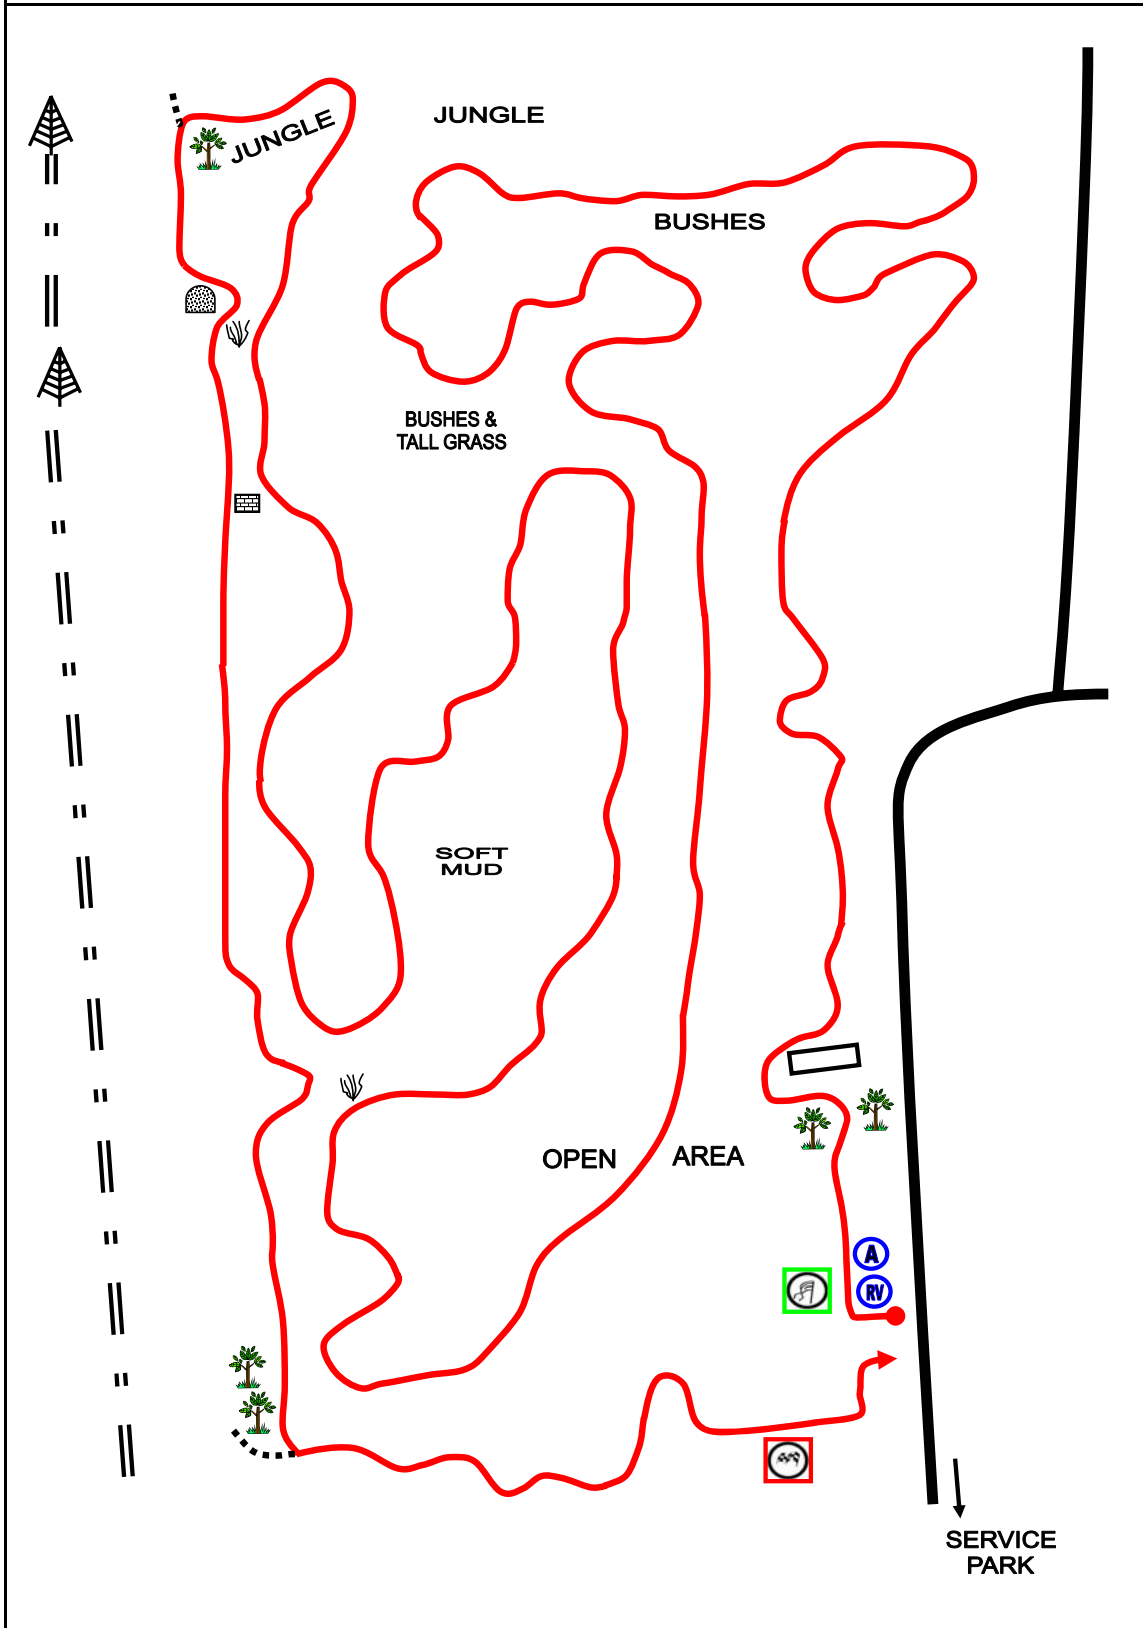

SS 1 / 4 / 7 / 10 - DOMAIN (3.12 km)

SS 2/5/8/11 - MIDDLE KINGDOM (1.57 km)

SS LAKESIDE

SS 3 / 6 / 9 / 12 - LAKESIDE ( 4.99 km )

SS 13 / 16 / 19 / 22 - DOMAIN REVERSED ( 3.05 km )

SS 14 / 17 / 20 / 23 - MIDDLE KINGDOM - REVERSED ( 1.52 km )

SS LAKESIDE

SS 15 / 18 / 21 / 24 - LAKESIDE - RESERVED