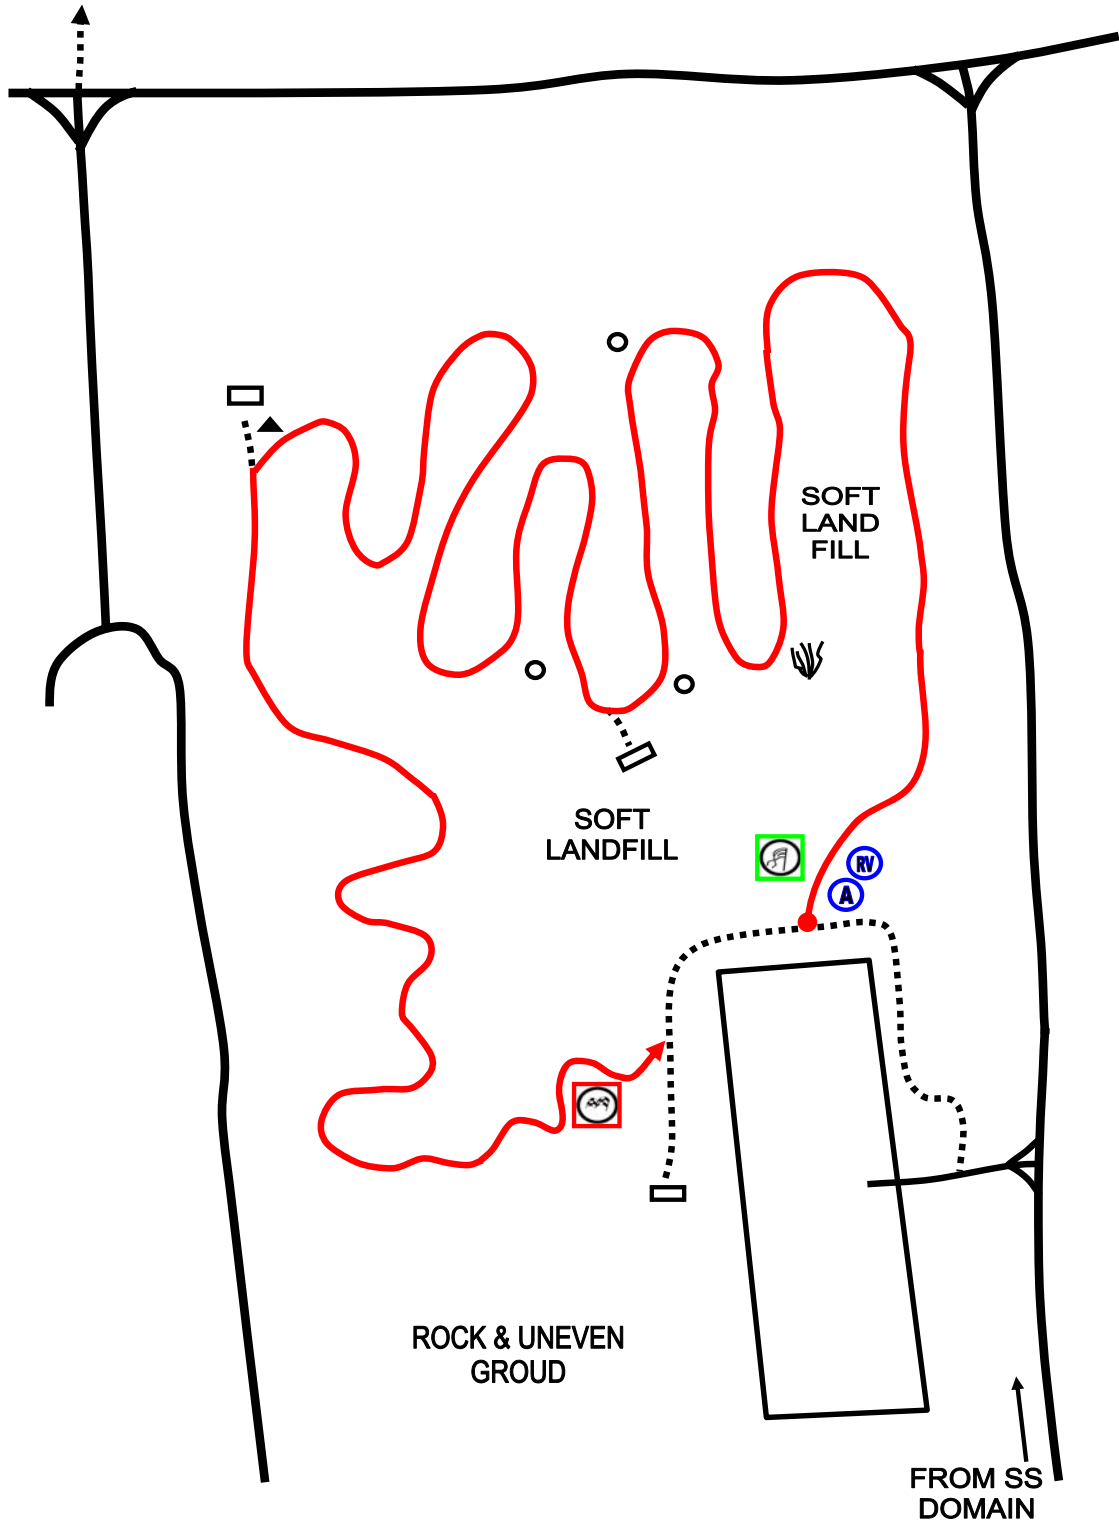

SS 1 / 4 / 7 / 10 - DOMAIN (3.12 km)

SS 2/5/8/11 - MIDDLE KINGDOM (1.57 km)

SS LAKESIDE

SS 3 / 6 / 9 / 12 - LAKESIDE ( 4.99 km )

SS 13 / 16 / 19 / 22 - DOMAIN REVERSED ( 3.05 km )

SS 14 / 17 / 20 / 23 - MIDDLE KINGDOM - REVERSED ( 1.52 km )

SS LAKESIDE

SS 15 / 18 / 21 / 24 - LAKESIDE - RESERVED