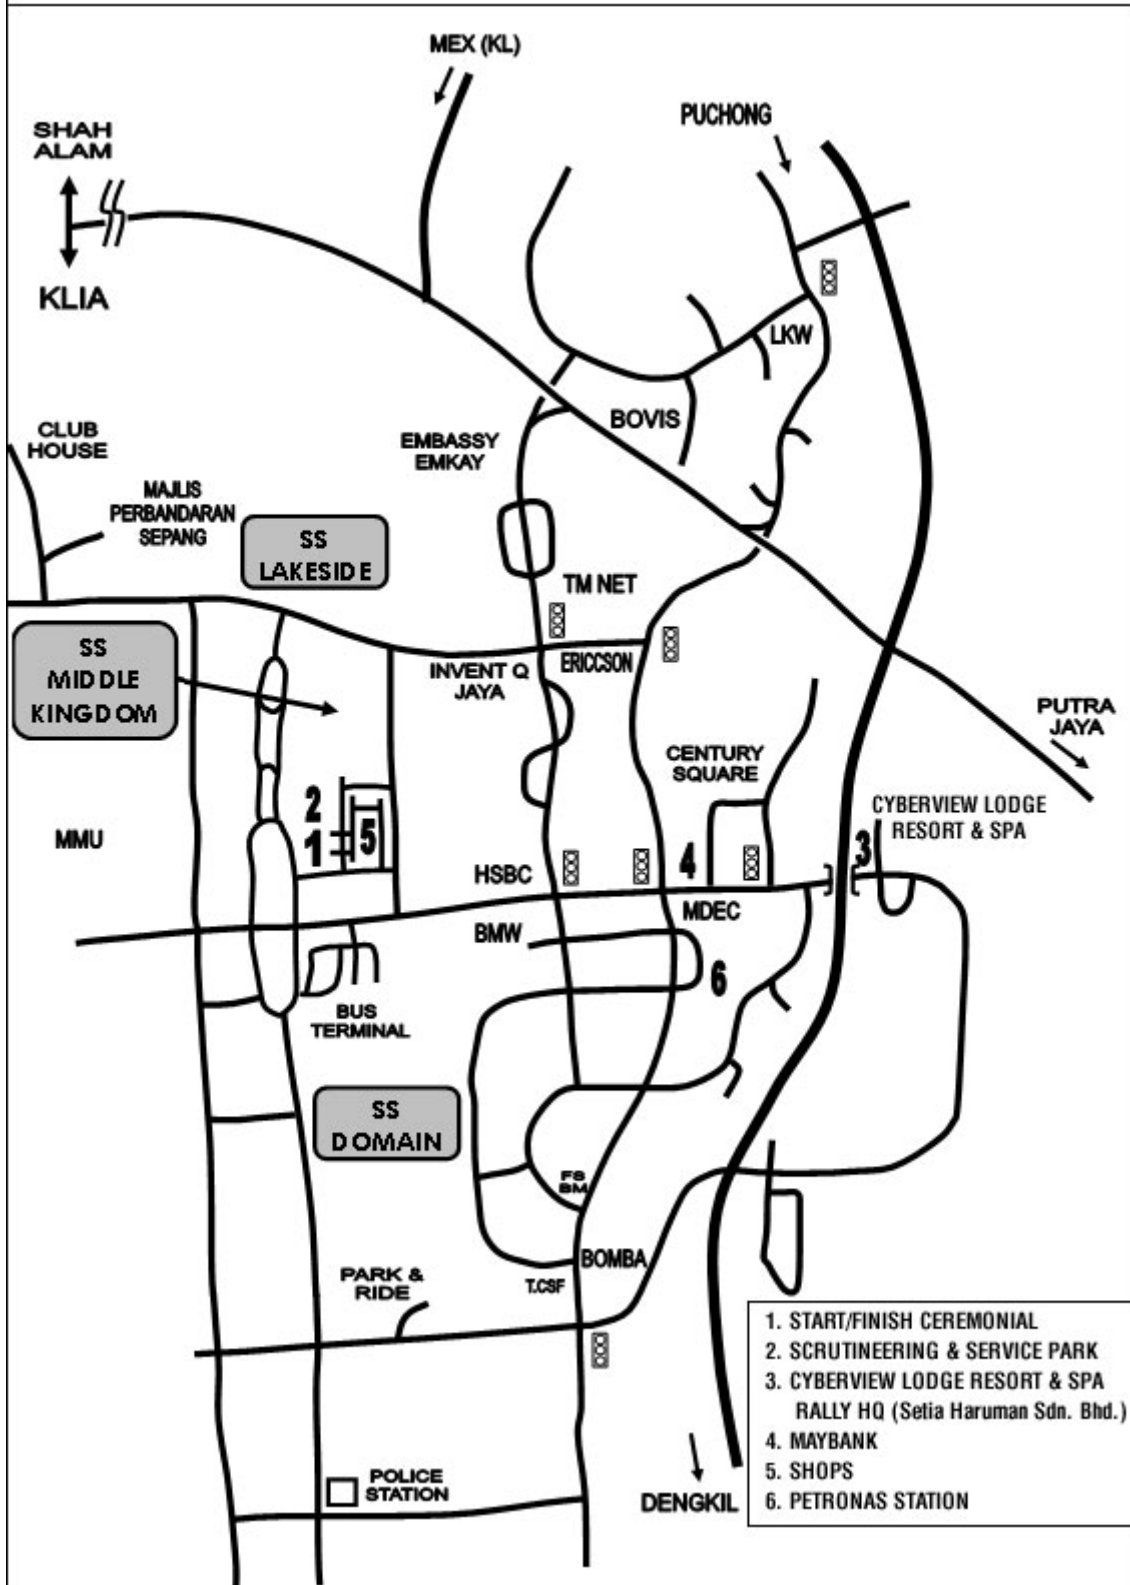

OVERALL RALLY MAP

1. START/FINISH CEREMONIAL
2. SCRUTINEERING & SERVICE PARK
3. CYBERVIEW LODGE RESORT & SPA
RALLY HQ (Setia Haruman Sdn. Bhd.)
4. MAYBANK
5. SHOPS
6. PETRONAS STATION