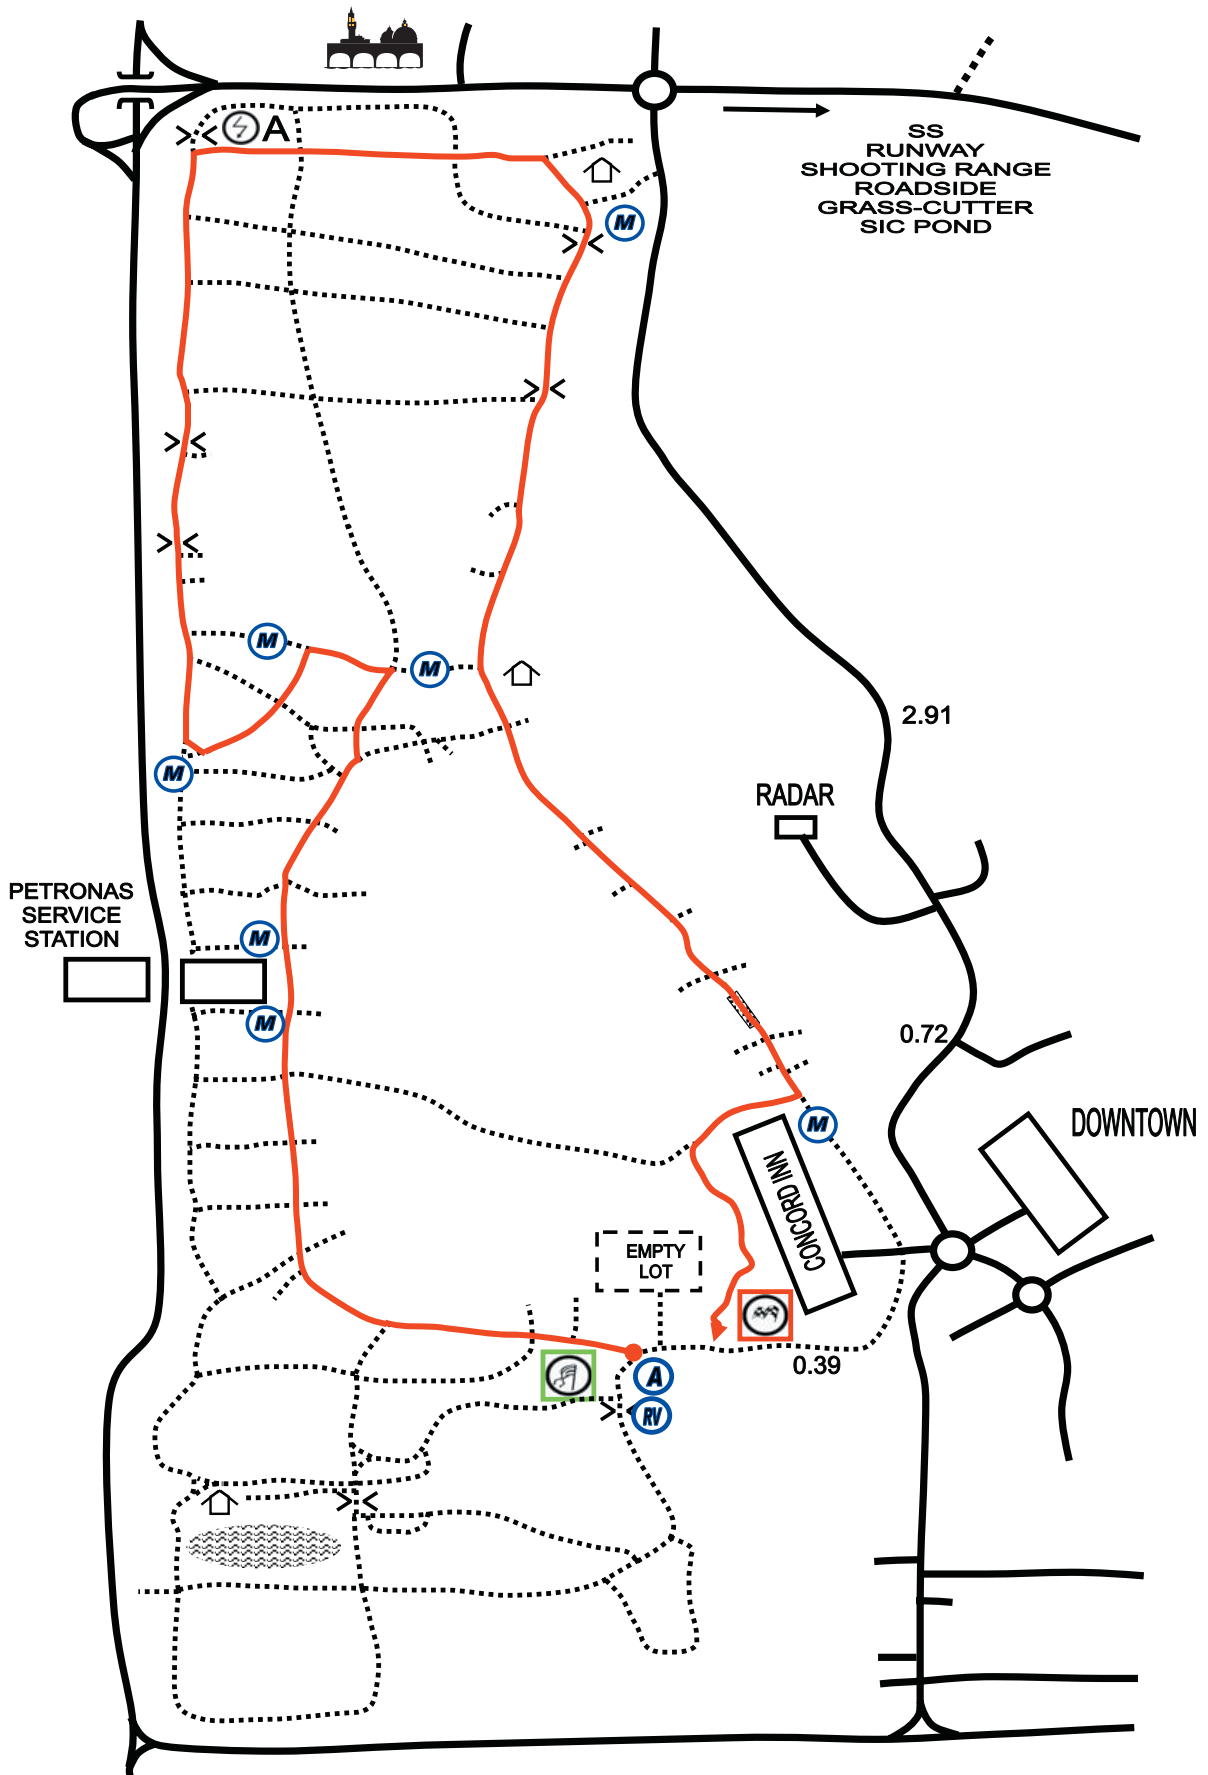

SS 1 / 5 / 9 - CONCORD MAIN (7.52 km)

SS 2 / 6 / 10 / 14 / 18 - SHOOTING RANGE (3.16 km)

SS 3 / 7 / 11 - ROADSIDE (4.77 km)

SS 4 / 8 / 12 / 16 / 20 - RUNWAY (2.95 km)