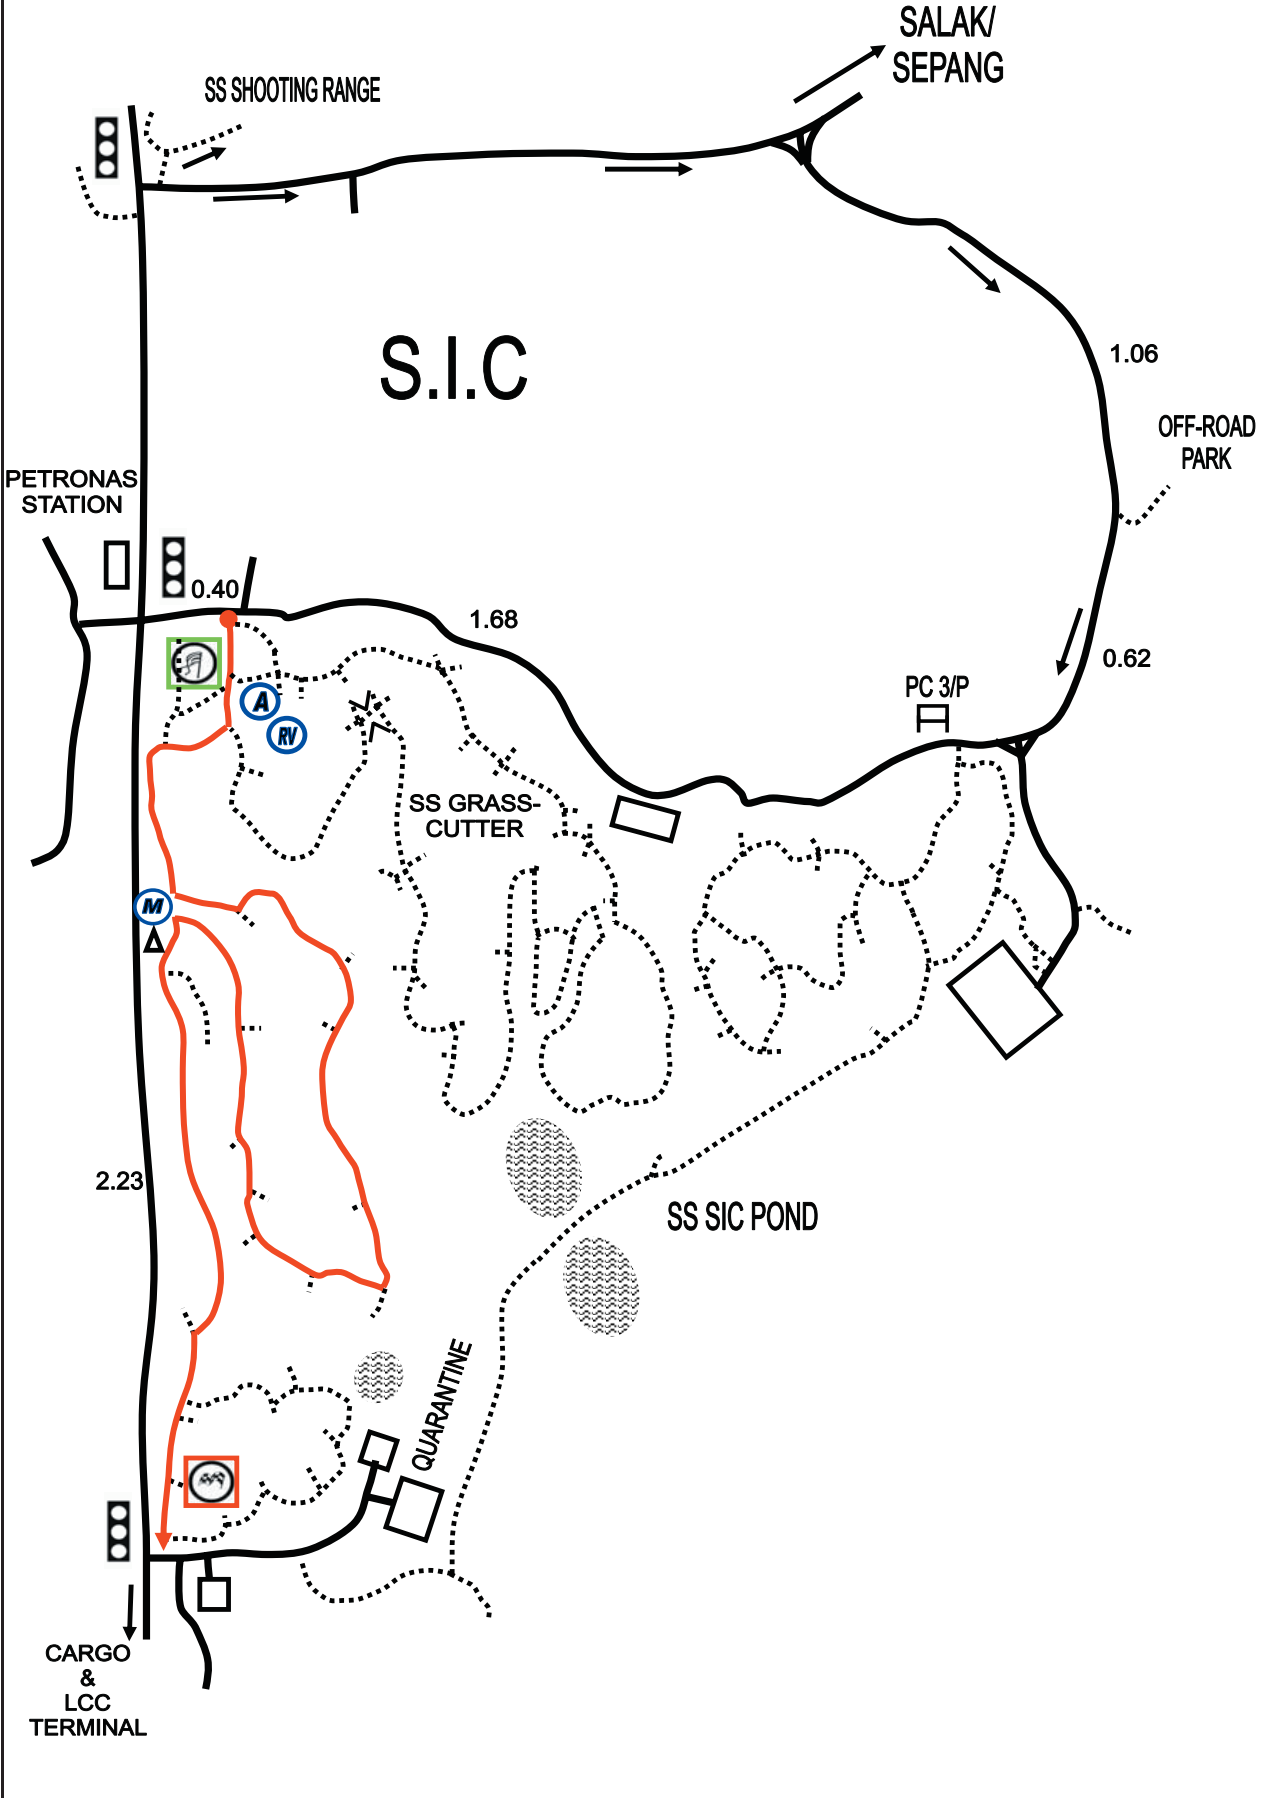

SS 1 / 5 / 9 - CONCORD MAIN (7.52 km)

SS 2 / 6 / 10 / 14 / 18 - SHOOTING RANGE (3.16 km)

SS 3 / 7 / 11 - ROADSIDE (4.77 km)

SS 4 / 8 / 12 / 16 / 20 - RUNWAY (2.95 km)