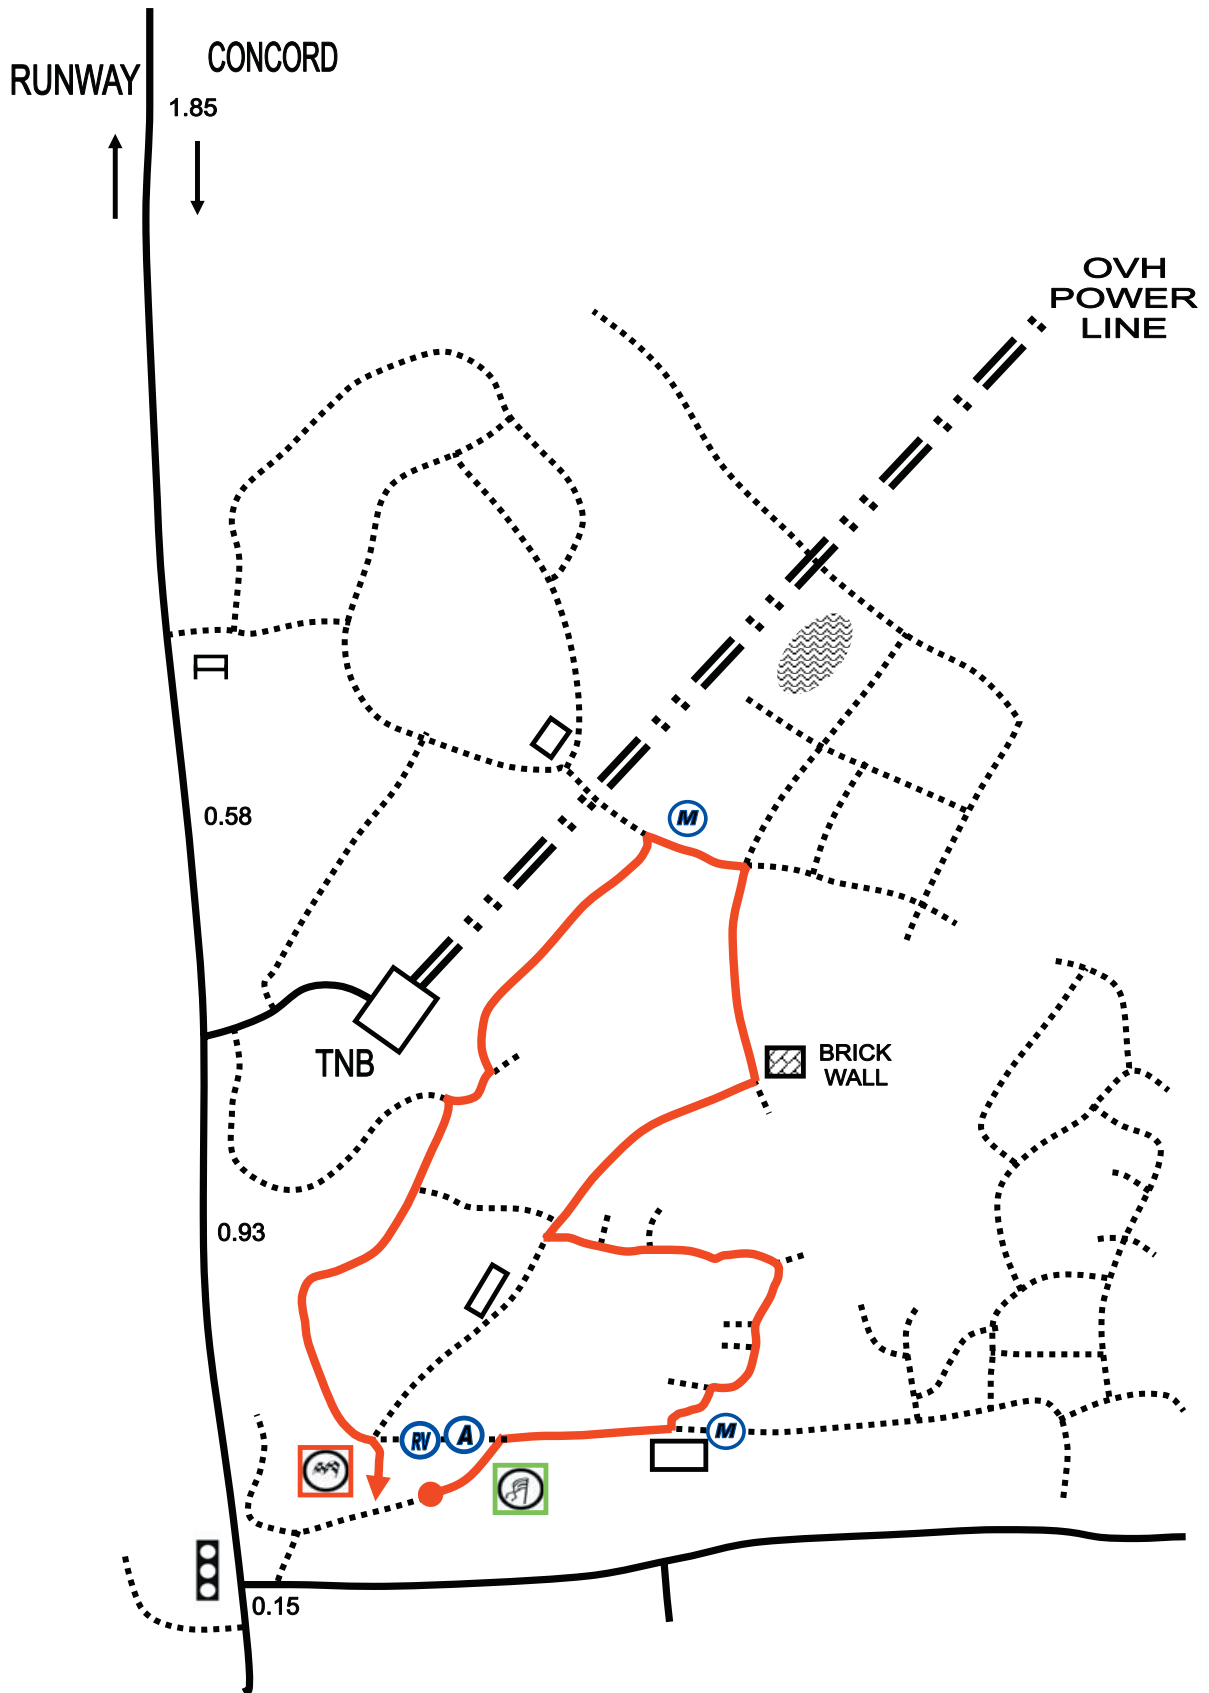

SS 1 / 5 / 9 - CONCORD MAIN (7.52 km)

SS 2 / 6 / 10 / 14 / 18 - SHOOTING RANGE (3.16 km)

SS 3 / 7 / 11 - ROADSIDE (4.77 km)

SS 4 / 8 / 12 / 16 / 20 - RUNWAY (2.95 km)