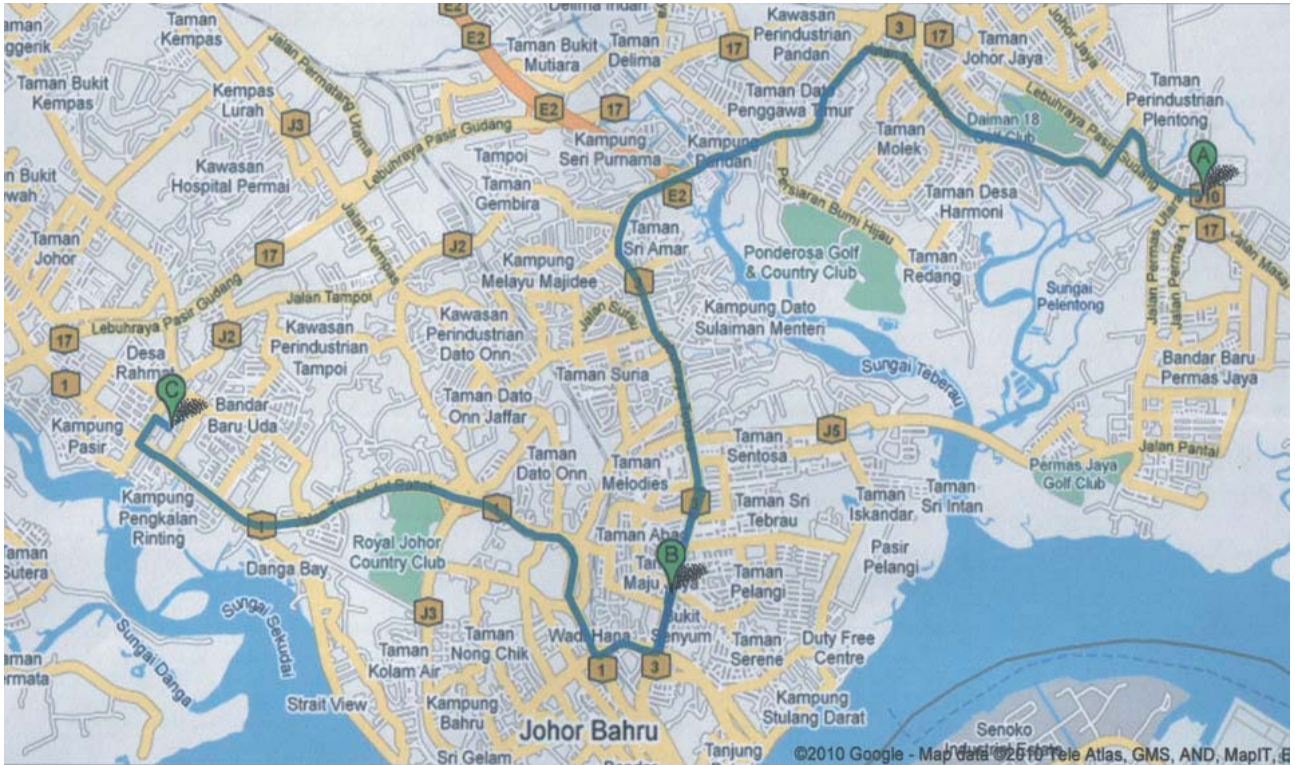

## JOHOR BAHRU VENUE MAP

**A - PROTON EDAR SERVICE CENTRE  
(SCRUTINEERING VENUE)**

**B - GRAND PARAGON HOTEL  
(RALLY HQ)**

**C - ANGSANA SHOPPING COMPLEX  
(CEREMONIAL START/FINISH &  
SERVICE PARK AREA)**