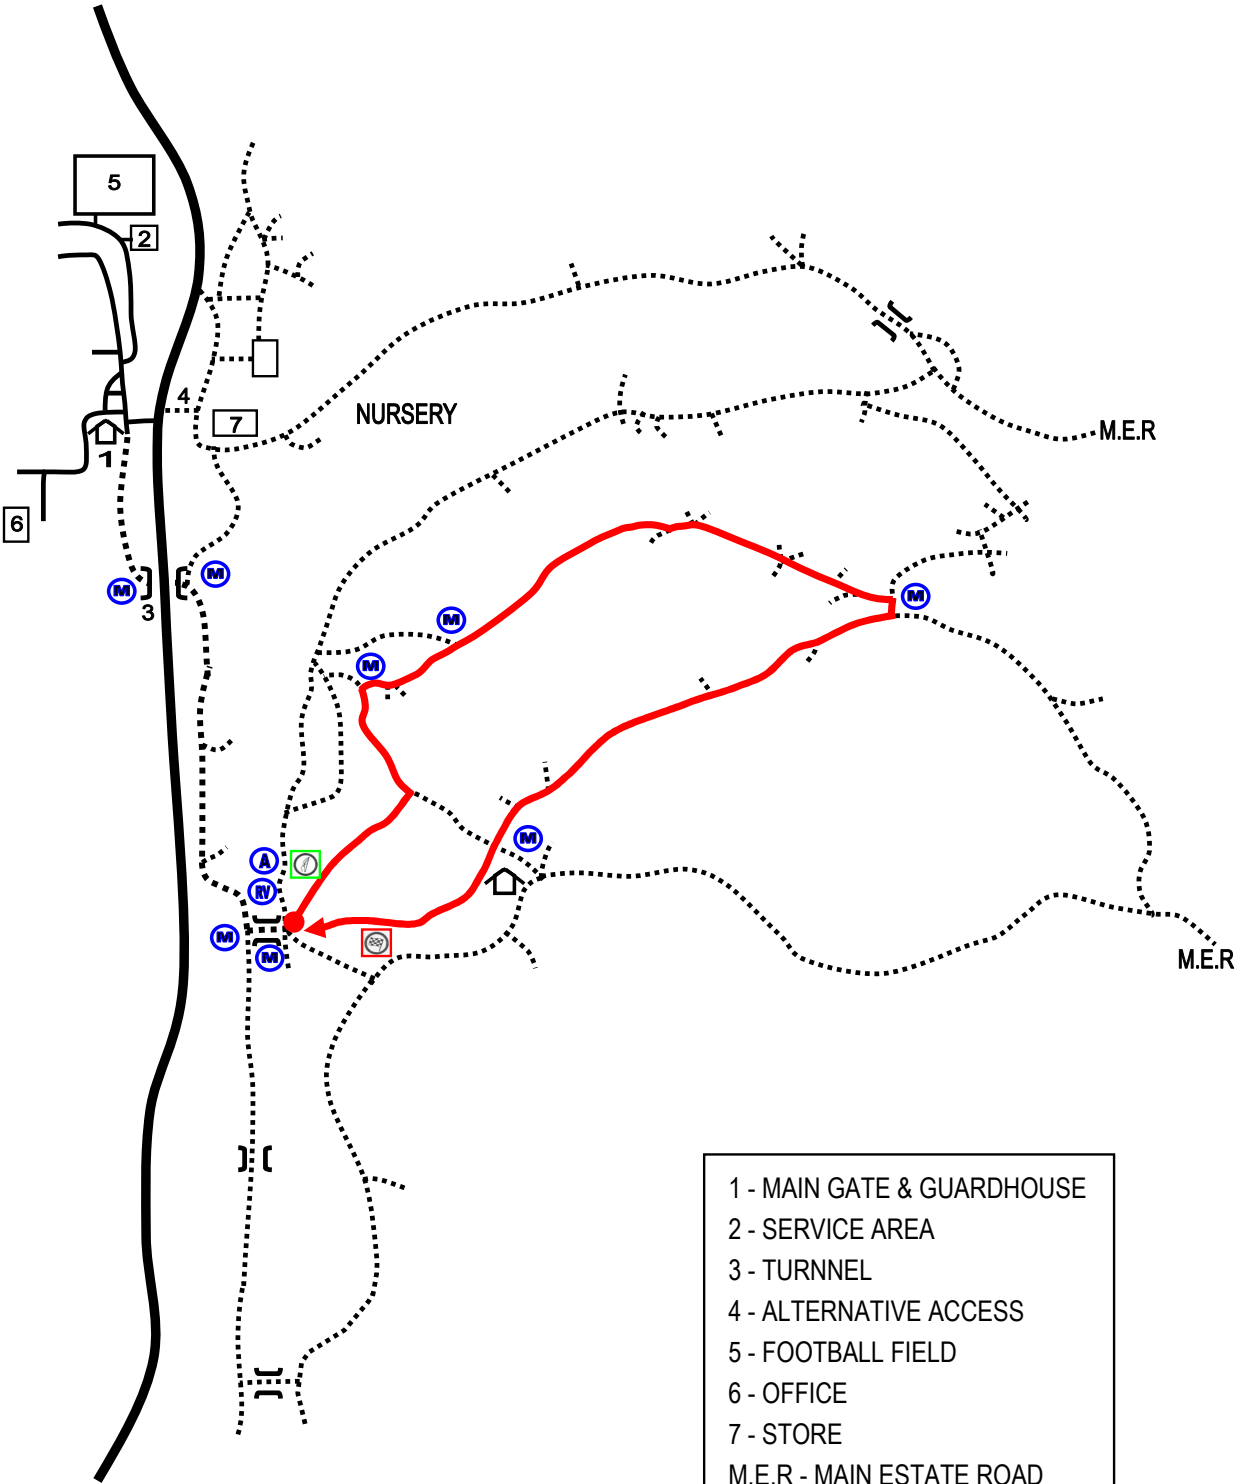

TAI TAK PRACTICE STAGE (2.58 km)

KOTA
TINGGI

JOHOR
BAHRU
(THE ZON)

- 1 - MAIN GATE & GUARDHOUSE
- 2 - SERVICE AREA
- 3 - TURNNEL
- 4 - ALTERNATIVE ACCESS
- 5 - FOOTBALL FIELD
- 6 - OFFICE
- 7 - STORE
- M.E.R - MAIN ESTATE ROAD